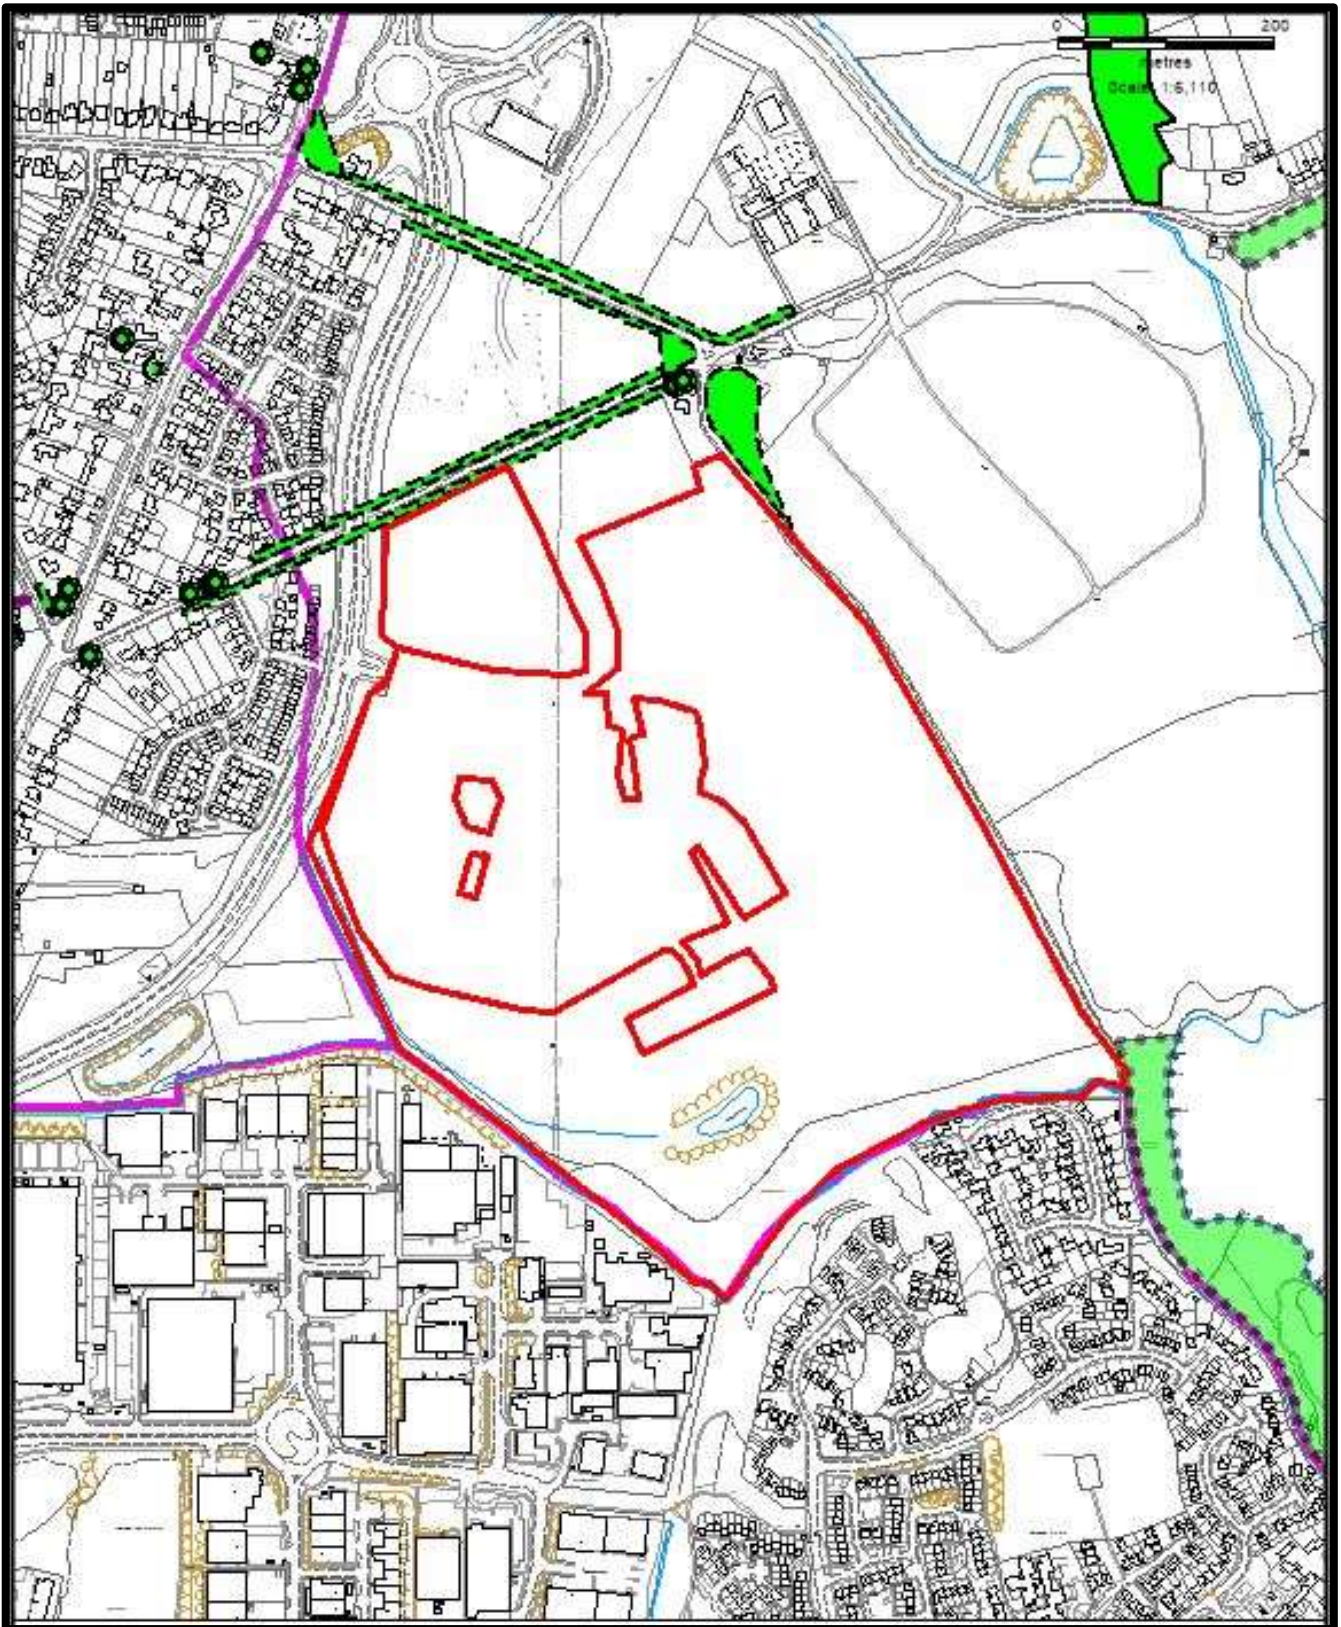

**Application Number: WND/2023/0027**

**Parish: Overstone**

Town/Village: Overstone

Site Area: 22.85ha

Grid Location: SP 266713 479896

Map Scale: 1:6,110